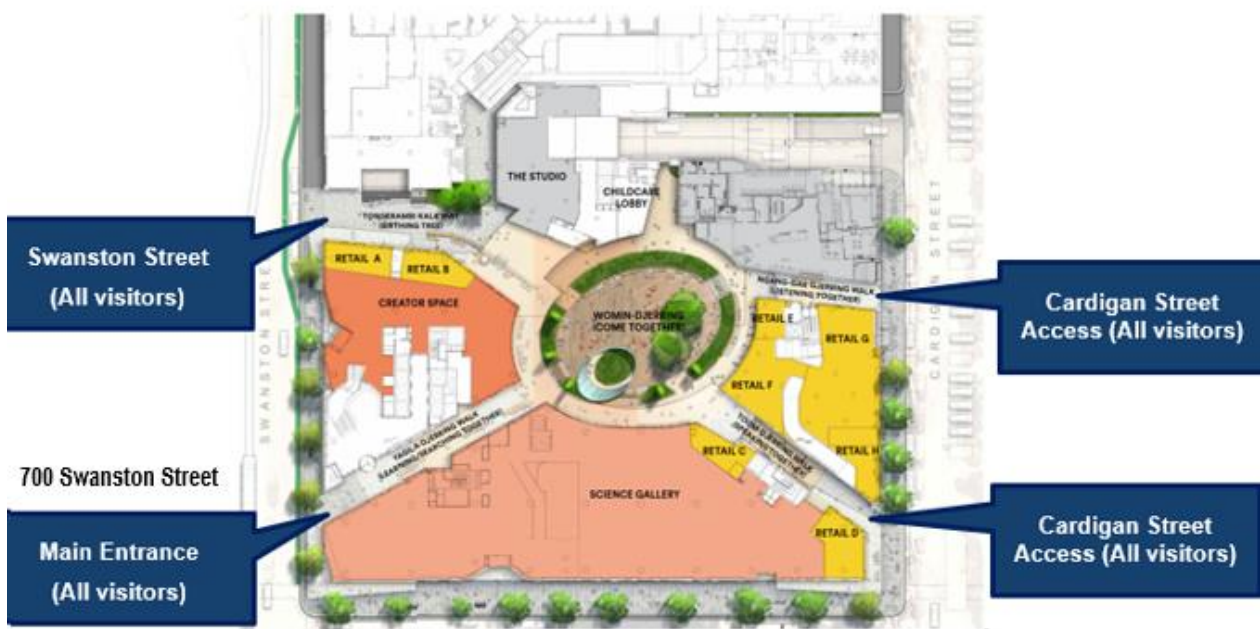

PARKING AND TRANSPORT INFORMATION

Melbourne Connect is easily accessible through a variety of transport options. The precinct is located on the junction of Swanston Street and Grattan Street and bounded by Cardigan Street to the east.

Public transport is the most convenient option. Plan you trip by using the [PTV journey planner](#).

PEDESTRIANS

Pedestrian access is available from Swanston Street and Cardigan Street

TRAMS

Trams run along Swanston Street and stop at Melbourne Central Station and Flinders Street Station, which provide links to the outer suburbs of Melbourne.

Swanston Street tram numbers are 1, 3, 3A, 5, 6, 16, 64, 67, 72 & 19

TRAIN

The closest train station is Melbourne Central

BUS ROUTES

200, 207, 250, 251, 401, 402, 403, 505, 546

BICYCLE

Public Bike Parking Spaces along Grattan and Swanston Street

TAXI

Pick up and drop off point are located on Grattan Street, Taxi Rank located on Grattan Street

PARKING

The precinct has one reserved parking space available for VIPs and dignitaries. Please liaise with your Event Coordinator for availability if this is a requirement for your event.